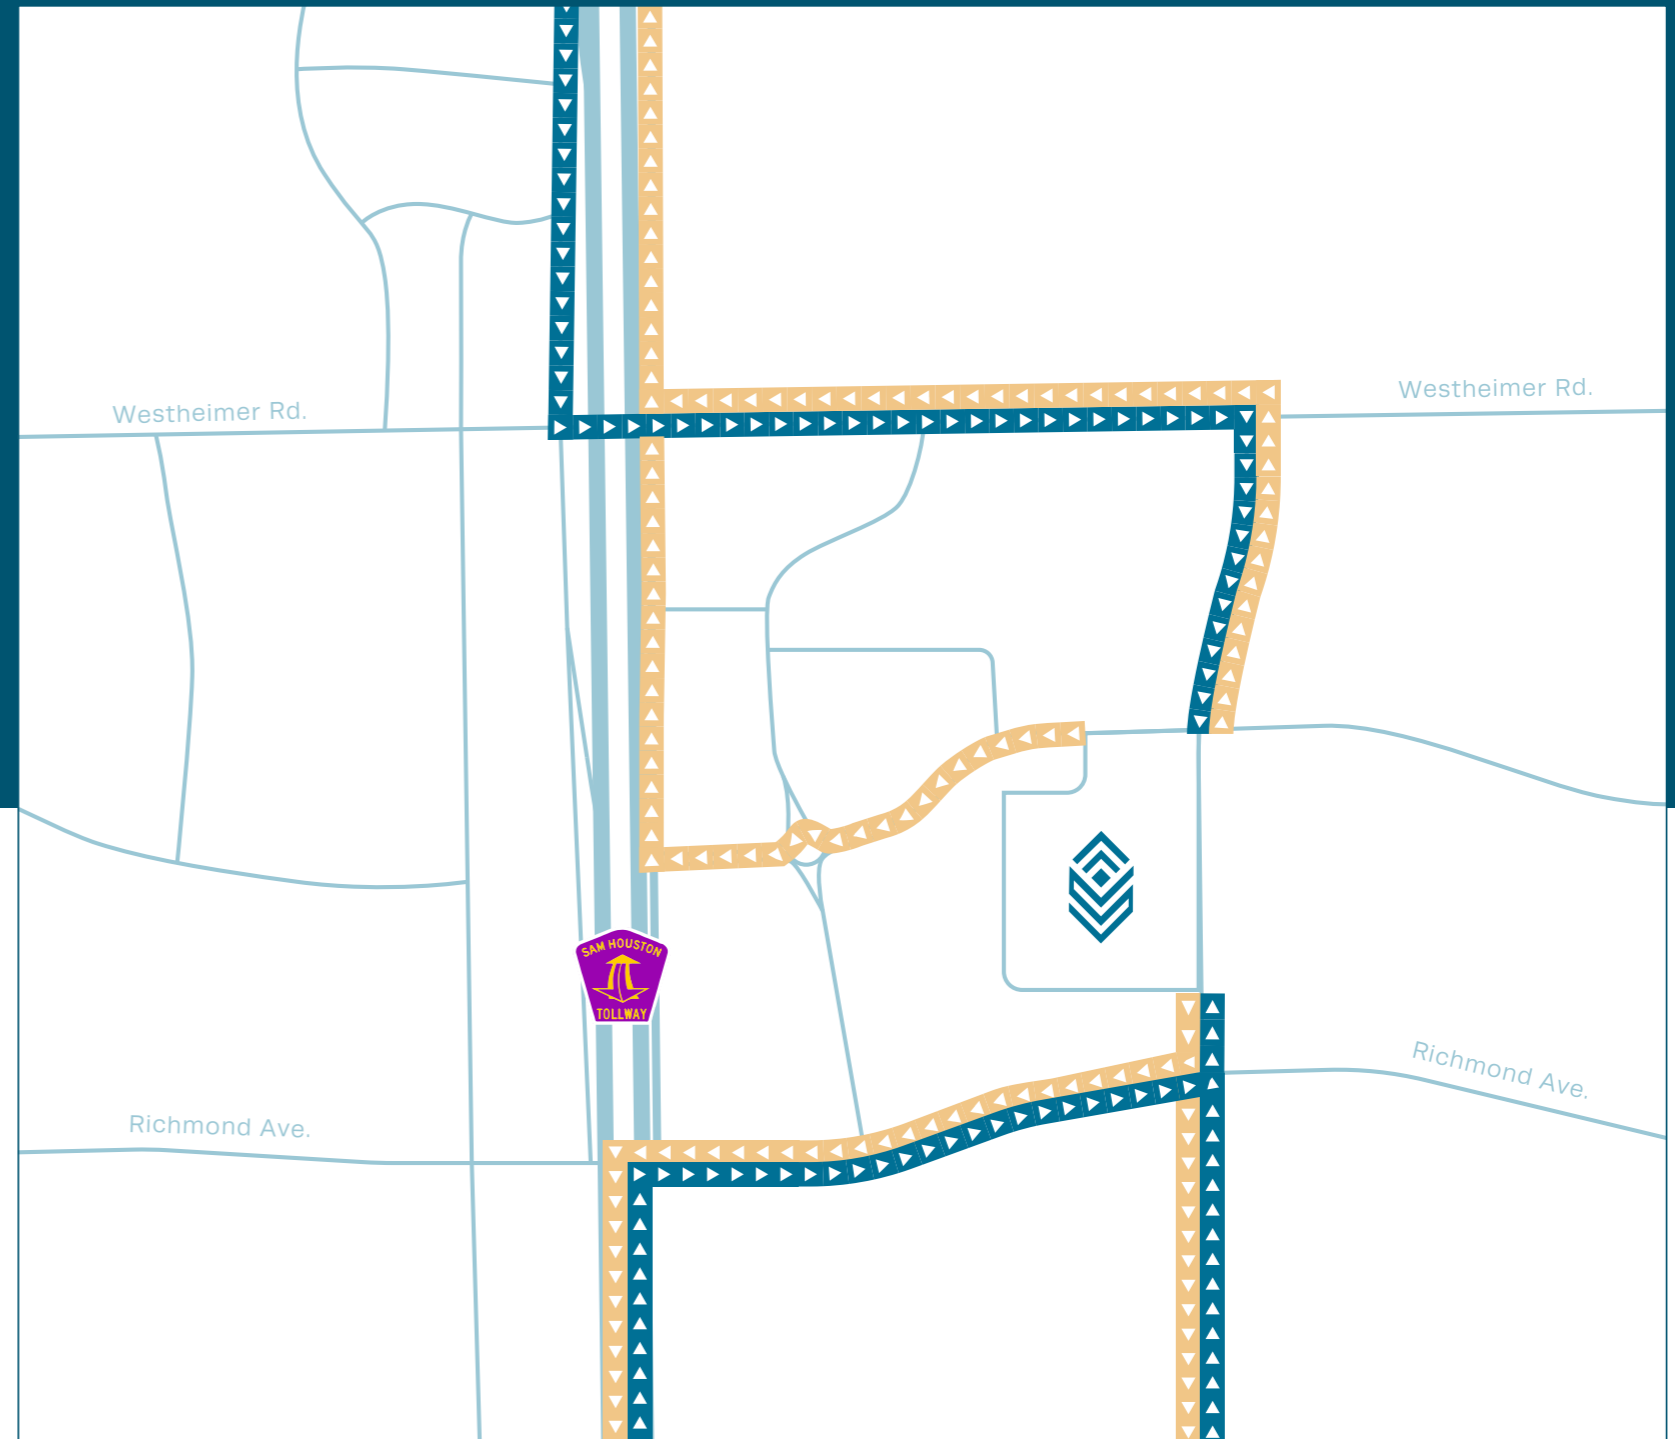

# Unparalleled Access

Located right off Sam Houston Tollway (Beltway 8), 3250 Briarpark provides easy, quick access to West Houston's major freeway arteries and surrounding neighborhoods.

### 3-5 MINUTES

Beltway 8  
Westheimer Rd

Briar Forest  
Royal Oaks Country Club  
City Centre  
Town & Country Village

### 5-10 MINUTES

Katy Freeway  
Westpark Tollway

Lakeside Country Club

### 15+ MINUTES

Interstate 610

Galleria / Uptown  
Memorial Park  
Sugar Land

Ingress

Egress